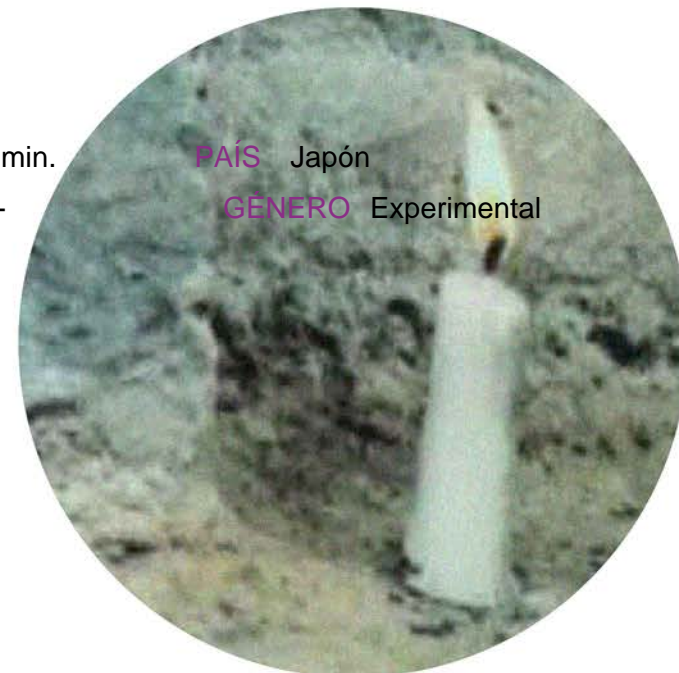

PAÍS Japón
GÉNERO Experimental

SINOPSIS

A visual experiment in crowd-sourcing, Soft Pong Inari was made entirely from pre-existing photos of Fushimi Inari Shrine, available for modified re-use in the creative commons. The film explores how a multi-subjective viewpoint can express a sense of place. The soundtrack is study by Swedish composer Palle Dahlstedt.